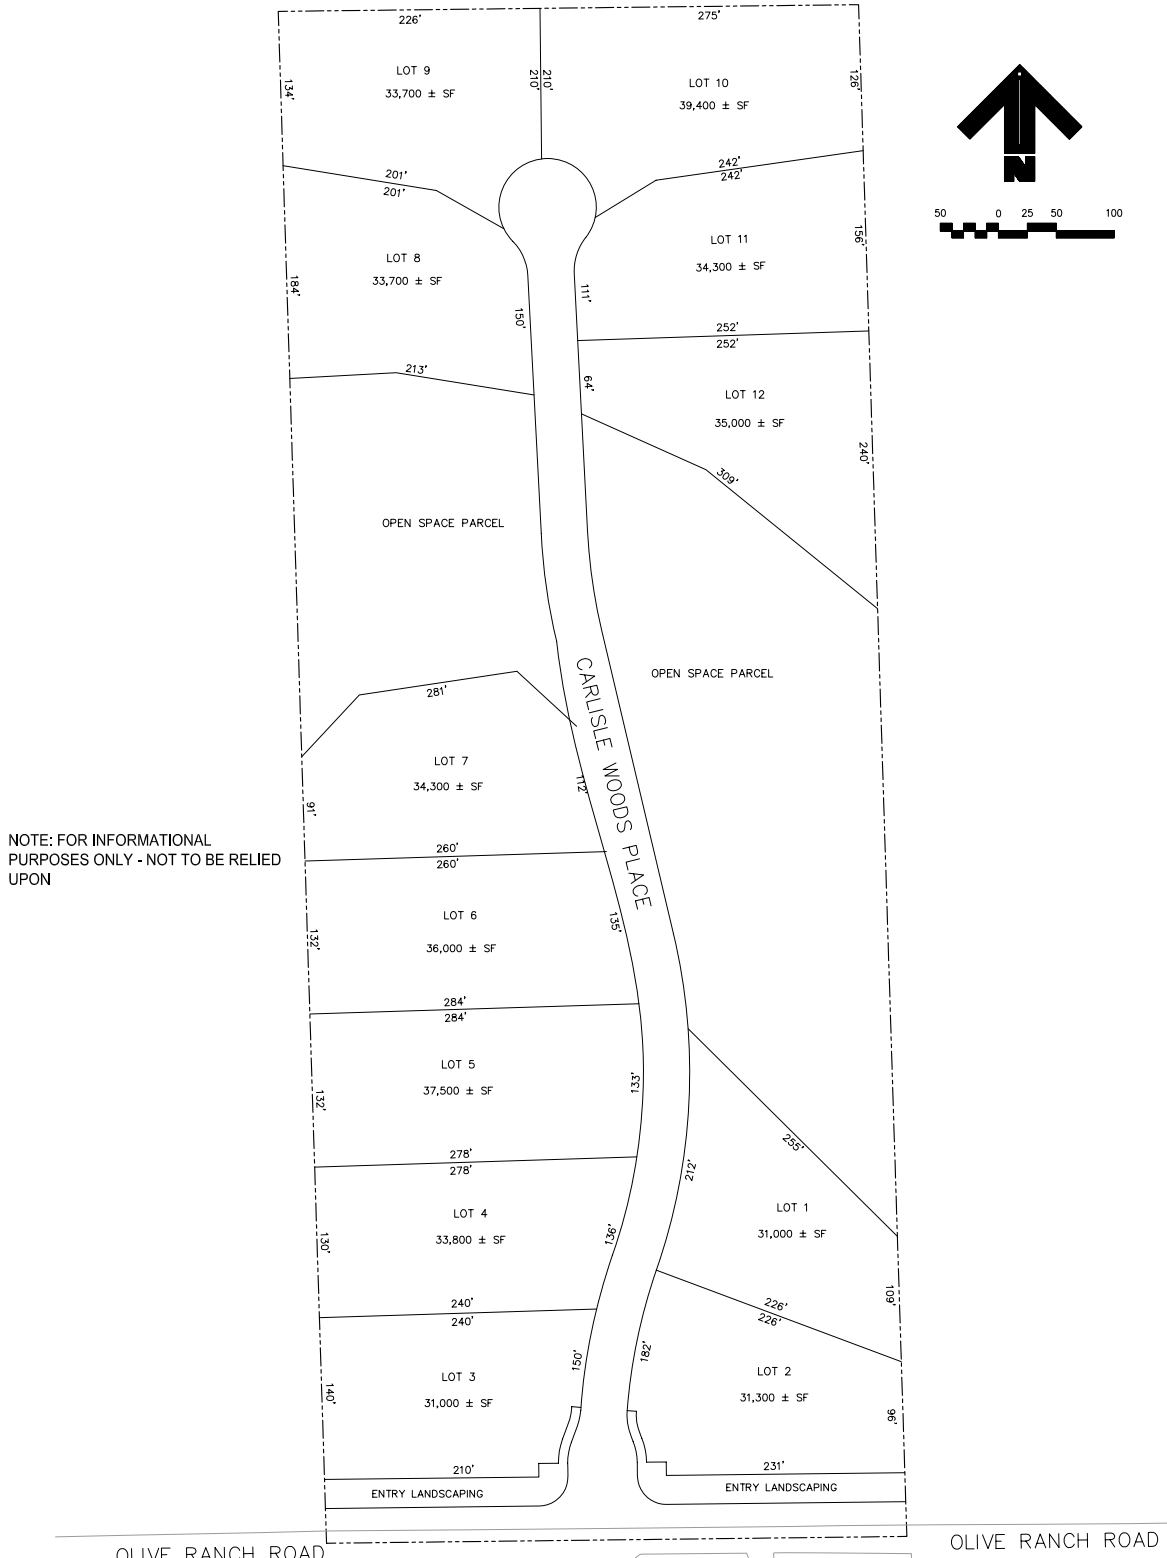

CARLISLE WOODS

GRANITE BAY, CALIFORNIA

NOTE: FOR INFORMATIONAL PURPOSES ONLY - NOT TO BE RELIED UPON

Maximus Group at Lyon Real Estate
 Linda Friery or Suzanne Owen
 (916) 782-4700

COBBLE CT.